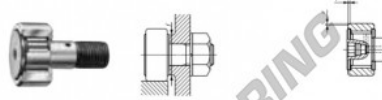

## Kurvenrollen CF10-1-VBM-IKO - CF10-1-VBM-IKO

<https://www.123kugellager.at/kugellager-gehauselager/rillenkugellager/kurvenrollen/cf10-1-vbm-iko>

### CAM FOLLOWERS

Standard Type Cam Followers Full Complement Type/With Hexagon Hole

CF-VB

Stud dia. mm	Identification number								Mass (Ref.)							
	Shield type				Sealed type				g	D	C	d <sub>1</sub>				
	With crowned outer ring		With cylindrical outer ring		With crowned outer ring		With cylindrical outer ring									
10	<b>CF 10-1 VBM</b>								61	26	12	10				
Boundary dimensions mm																
G	G <sub>1</sub>	B <sub>max</sub>	B <sub>1max</sub>	B <sub>2</sub>	B <sub>3</sub>	C <sub>1</sub>	g <sub>1</sub>	B <sub>2</sub>	H	(°)	f <sub>Max</sub>	Mounting dimension f Min. mm	Maximum tightening torque N-m	Basic dynamic load rating C N	Basic static load rating C <sub>0</sub> N	Maximum allowable static load N
M10×1	12	13.2	36.2	23	—	0.6	—	—	4	0.3	16	14.7	9 570	14 500	8 650	