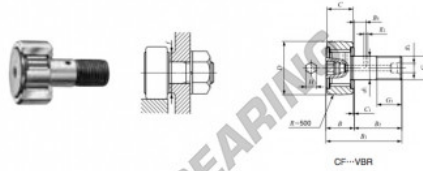

Kurvenrollen

CF10-1-VBRM-IKO - CF10-1-VBRM-IKO

<https://www.123kugellager.at/kugellager-gehauselager/rillenkugellager/kurvenrollen/cf10-1-vbrm-iko>

CAM FOLLOWERS

Standard Type Cam Followers Full Complement Type/With Hexagon Hole

Stud dia. mm	Identification number				Mass (Ref.)								
	Shield type		Sealed type		g	D							
	With crowned outer ring	With cylindrical outer ring	With crowned outer ring	With cylindrical outer ring	C	d_1							
10	CF 10-1 VBRM				61	26							
Boundary dimensions mm				Mounting dimension f	Maximum tightening torque	Basic dynamic load rating C	Basic static load rating C_0						
G	G_1	B_{max}	B_2	B_3	C_1	g_1	H	f	Min. mm	N-m	N	N	
M10×1	12	13.2	36.2	23	—	0.6	—	4	0.3	16	14.7	9 570	14 500