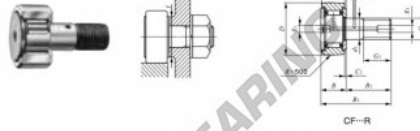

## Kurvenrollen CF30-R-IKO - CF30-R-IKO

<https://www.123kugellager.at/kugellager-gehauselager/rillenkugellager/kurvenrollen/cf30-r-iko>

IKO

### CAM FOLLOWERS

Standard Type Cam Follower With Cage/With Screwdriver Slot

Stud dia. mm	Identification number				Mass (Ref.)				
	Shield type		Sealed type		g	D	C	d <sub>1</sub>	G
	With crowned outer ring	With cylindrical outer ring	With crowned outer ring	With cylindrical outer ring					
30	CF30	R			1 870	80	35	30	M30×1.5

Boundary dimensions mm										Mounting dimension f Min. mm	Maximum tightening torque N·m	Ball dynamic load rating C N	Ball static load rating C <sub>0</sub> N	Maximum allowable static load N	
G <sub>1</sub>	B	B <sub>1</sub>	B <sub>2</sub>	B <sub>3</sub>	C <sub>1</sub>	g <sub>1</sub>	g <sub>2</sub>	r <sub>max</sub>	(°)						
32	37	max	100	max	63	15	1	8	4	1	49	438	45 400	85 100	85 100