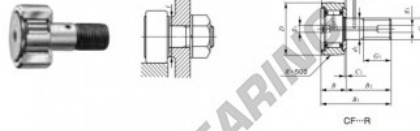

Kurvenrollen CF24-R-IKO - CF24-R-IKO

<https://www.123kugellager.at/kugellager-gehauselager/rillenkugellager/kurvenrollen/cf24-r-iko>

CAM FOLLOWERS

Standard Type Cam Followers With Cage/With Screwdriver Slot

Stud dia. mm	Identification number				Mass (Ref.)				
	Shield type		Sealed type		g	D	C	d ₁	G
	With crowned outer ring	With cylindrical outer ring	With tapered outer ring	With cylindrical outer ring					
24	CF 24	R			815	62	29	24	M24×1.5

Boundary dimensions mm										Mounting dimension f Min. mm	Maximum ignoring stress C	Ball dynamic load rating C ₀	Ball static load rating C ₀	Maximum allowable static load N
G ₁	B	B ₁	B ₂	B ₃	C ₁	g ₁	g ₂	r _{max}	(°)					
25	30.6max	80.1max	49.5	11	0.8	8	4	1	40	215	30 500	52 600	52 000	