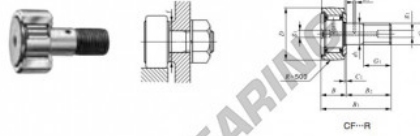

Kurvenrollen CF20-R-IKO - CF20-R-IKO

<https://www.123kugellager.at/kugellager-gehauselager/rillenkugellager/kurvenrollen/cf20-r-iko>

IKO

CAM FOLLOWERS

Standard Type Cam Followers With Cage/With Screwdriver Slot

Stud dia. mm	Identification number				Mass (Ref.)				
	Shield type		Sealed type		g	D	C	d ₁	G
	With crowned outer ring	With cylindrical outer ring	With tapered outer ring	With cylindrical outer ring					
20	CF 20	R			460	52	24	20	M20×1.5

Boundary dimensions mm										Mounting dimension f Min. mm	Maximum ignoring torque N·m	Ball dynamic load rating C N	Ball static load rating C ₀ N	Maximum allowable static load N
G ₁	B	B ₁	B ₂	B ₃	C ₁	g ₁	g ₂	r _{max}	(°)					
21	25.6max	66.1max	40.5	9	0.8	8	4	1	34	119	20 700	34 600	34 600	