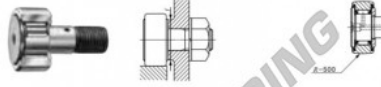

Kurvenrollen CF10-1-UURM-IKO - CF10-1-UURM-IKO

<https://www.123kugellager.at/kugellager-gehauselager/rillenkugellager/kurvenrollen/cf10-1-uurm-iko>

CAM FOLLOWERS

Standard Type Cam Followers With Cage/With Screwdriver Slot

CF-UUR

Stud dia. mm	Identification number				Mass (Ref.)				
	Shield type		Sealed type		g	D	C	d ₁	G
	With crowned outer ring	With cylindrical outer ring	With tapered outer ring	With cylindrical outer ring					
10	CF-10-1 UURM				60	26	12	10	M10×1