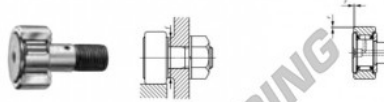

Kurvenrollen CF10-1-M-IKO - CF10-1-M-IKO

<https://www.123kugellager.at/kugellager-gehauselager/rillenkugellager/kurvenrollen/cf10-1-m-iko>

CAM FOLLOWERS

Standard Type Cam Followers **With Cage/With Screwdriver Slot**

CF

Stud dia. mm	Identification number				Mass (Ref.)					
	Shield type		Sealed type		g	D	C	d ₁	G	
	With crowned outer ring	With cylindrical outer ring	With crowned outer ring	With cylindrical outer ring						
10	CF 10-1 M				1	60	26	12	10	M10X1