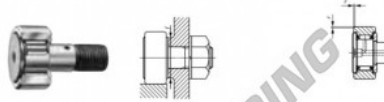

Kurvenrollen CF10-IKO - CF10-IKO

<https://www.123kugellager.at/kugellager-gehauselager/rillenkugellager/kurvenrollen/cf10-iko>

CAM FOLLOWERS

Standard Type Cam Followers With Cage/With Screwdriver Slot

CF

Stud dia. mm	Identification number				Mass (Ref.)				
	Shield type		Sealed type		g	D	C	d ₁	G
	With crowned outer ring	With cylindrical outer ring	With tapered outer ring	With cylindrical outer ring					
10	CF 10				45	22	12	10	M10×1.25

PRODUKTMERKMALE

Marke	IKO
N° Ean13	3663952441085
Innendurchmesser	10 mm
Innendurchmesser	0.394" inch
Außendurchmesser	22 mm
Außendurchmesser	0.866" inch
Dicke	12 mm
Dicke	0.472" inch
Verpackung	1

kontakt@123kugellager.at