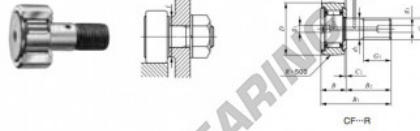

## Kurvenrollen CF8-RM-IKO - CF8-RM-IKO

<https://www.123kugellager.at/kugellager-gehauselager/rillenkugellager/kurvenrollen/cf8-rm-iko>

### CAM FOLLOWERS

Standard Type Cam Followers With Cage/With Screwdriver Slot

Stud dia. mm	Identification number				Mass (Ref.)				
	Shield type		Sealed type		g	D	C	d <sub>1</sub>	G
	With crowned outer ring	With cylindrical outer ring	With crowned outer ring	With cylindrical outer ring					
<b>8</b>	<b>CF 8 RM</b>				28.5	19	11	8	M 8×1

Boundary dimensions mm										Mounting dimension f Min. mm	Maximum ignoring torque N·m	Ball dynamic load rating C N	Ball static load rating C <sub>0</sub> N	Maximum allowable static load N
G <sub>1</sub>	B	B <sub>1</sub>	B <sub>2</sub>	B <sub>3</sub>	C <sub>1</sub>	g <sub>1</sub>	g <sub>2</sub>	r <sub>max</sub> <sup>(*)</sup>	r <sub>min</sub>					
10	12.2max	32.2max	20	—	0.6	*4	—	0.3	13	7.1	4 250	4 740	4 620	