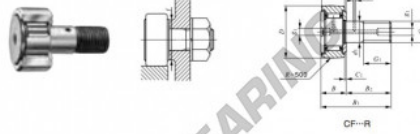

Kurvenrollen CF8-R-IKO - CF8-R-IKO

<https://www.123kugellager.at/kugellager-gehauselager/rillenkugellager/kurvenrollen/cf8-r-iko>

CAM FOLLOWERS

Standard Type Cam Followers With Cage/With Screwdriver Slot

Stud dia. mm	Identification number				Mass (Ref.)				
	Shield type		Sealed type		g	D	C	d ₁	G
	With crowned outer ring	With cylindrical outer ring	With crowned outer ring	With cylindrical outer ring					
8	CF	8	R		28.5	19	11	8	M 8×1.25

Boundary dimensions mm										Mounting dimension f Min. mm	Maximum ignoring torque N·m	Ball dynamic load rating C N	Ball static load rating C ₀ N	Maximum allowable static load N
G ₁	B	B ₁	B ₂	B ₃	C ₁	g ₁	g ₂	r _{max} ^(*)	r _{min}					
10	12.2max	32.2max	20	—	0.6	*4	—	0.3	13	6.5	4 250	4 740	4 620	