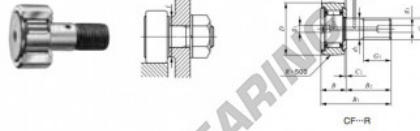

## Kurvenrollen CF6-R-IKO - CF6-R-IKO

<https://www.123kugellager.at/kugellager-gehauselager/rillenkugellager/kurvenrollen/cf6-r-iko>

### CAM FOLLOWERS

Standard Type Cam Followers With Cage/With Screwdriver Slot

Stud dia. mm	Identification number				Mass (Ref.)				
	Shield type		Sealed type		g	D	C	d <sub>1</sub>	G
	With crowned outer ring	With cylindrical outer ring	With tapered outer ring	With cylindrical outer ring					
6	CF	6	R		18.5	16	11	6	M 6X1

Boundary dimensions mm										Mounting dimension f Min. mm	Maximum ignoring torque N-m	Ball dynamic load rating C N	Ball static load rating C <sub>0</sub> N	Maximum allowable static load N
G <sub>1</sub>	B	B <sub>1</sub>	B <sub>2</sub>	B <sub>3</sub>	C <sub>1</sub>	G <sub>1</sub>	G <sub>2</sub>	r <sub>max</sub>	(°)					
8	12.2max	28.2max	16	—	0.6	*4	—	0.3	11	2.7	3 660	3 650	1 950	