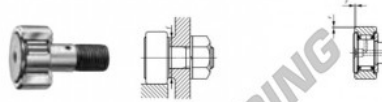

## Kurvenrollen CF5-IKO - CF5-IKO

<https://www.123kugellager.at/kugellager-gehauselager/rillenkugellager/kurvenrollen/cf5-iko>

### CAM FOLLOWERS

Standard Type Cam Followers With Cage/With Screwdriver Slot

CF

Stud dia. mm	Identification number				Mass (Ref.)				
	Shield type		Sealed type		g	D	C	d <sub>1</sub>	G
	With crowned outer ring	With cylindrical outer ring	With tapered outer ring	With cylindrical outer ring					
5	CF 5				10.3	13	9	5	M 5×0.8