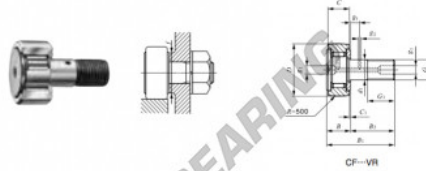

### CAM FOLLOWERS

Standard Type Cam Followers Full Complement Type/With Screwdriver Slot

Stud dia. mm	Identification number								Mass (Ref.)					
	Shield type				Sealed type				g	D	C	d <sub>1</sub>		
	With crowned outer ring	With cylindrical outer ring	With crowned outer ring	With cylindrical outer ring	With crowned outer ring	With cylindrical outer ring	With crowned outer ring	With cylindrical outer ring						
24	CF 24	VR							820	62	29	24		
Boundary dimensions mm														
G	G <sub>1</sub>	B <sub>max</sub>	B <sub>1 max</sub>	B <sub>2</sub>	B <sub>3</sub>	C <sub>1</sub>	g <sub>1</sub>	g <sub>2</sub>	f <sup>(1)</sup> Min. mm	Mounting diameter f <sub>min</sub> mm	Maximum tightening torque C N·m	Ball static load rating C <sub>0</sub> N	Maximum allowable static load N	
M24×1.5	25	30.6	80.1	49.5	11	0.8	8	4	1	40	215	48 600	92 000	52 000