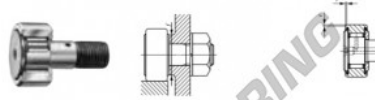

## Kurvenrollen CF20-1-VUU-IKO - CF20-1-VUU-IKO

<https://www.123kugellager.at/kugellager-gehauselager/rillenkugellager/kurvenrollen/cf20-1-vuu-iko>

### CAM FOLLOWERS

Standard Type Cam Followers Full Complement Type/With Screwdriver Slot

Stud dia. mm	Identification number								Mass (Ref.) g	D	C	d <sub>1</sub>		
	Shield type				Sealed type									
	With crowned outer ring		With cylindrical outer ring		With crowned outer ring		With cylindrical outer ring							
<b>20</b>							<b>CF 20-1 VUU</b>		390	47	24	20		
Boundary dimensions mm														
G	G <sub>1</sub>	B <sub>max</sub>	B <sub>1 max</sub>	B <sub>2</sub>	B <sub>3</sub>	C <sub>1</sub>	g <sub>1</sub>	g <sub>2</sub>	f <sup>(1)</sup> Min. mm	Mounting diameter f <sub>min</sub> mm	Maximum lightening torque C N·m	Ball dynamic load rating C <sub>0</sub> N	Ball static allowable load C <sub>0</sub> N	
M20×1.5	21	25.6	66.1	40.5	9	0.8	8	4	1	34	119	33 200	64 500	37 500