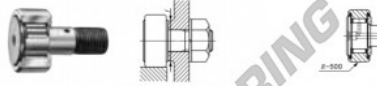

Kurvenrollen

CF20-1-VUUR-IKO - CF20-1-VUUR-IKO

<https://www.123kugellager.at/kugellager-gehauselager/rillenkugellager/kurvenrollen/cf20-1-vuur-iko>

CAM FOLLOWERS

Standard Type Cam Followers Full Complement Type/With Screwdriver Slot

CF-VUUR

Stud dia. mm	Identification number								Mass (Ref.)					
	Shield type				Sealed type				g	D	C	d ₁		
	With crowned outer ring		With cylindrical outer ring		With crowned outer ring		With cylindrical outer ring							
20							CF 20-1 VUUR		390	47	24	20		
Boundary dimensions mm														
G	G ₁	B _{max}	B _{1 max}	B ₂	B ₃	C ₁	g ₁	g ₂	f ⁽¹⁾ mm	Mounting diameter f _{min} mm	Maximum tightening torque N·m	Basic dynamic load rating C N	Basic static load rating C ₀ N	Maximum allowable static load N
M20×1.5	21	25.6	66.1	40.5	9	0.8	8	4	1	34	119	33 200	64 500	37 500