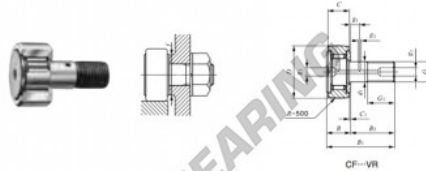

Kurvenrollen CF20-VR-IKO - CF20-VR-IKO

<https://www.123kugellager.at/kugellager-gehauselager/rillenkugellager/kurvenrollen/cf20-vr-iko>

CAM FOLLOWERS

Standard Type Cam Followers Full Complement Type/With Screwdriver Slot

Stud dia. mm	Identification number								Mass (Ref.)					
	Shield type				Sealed type				g	D	C	d ₁		
	With crowned outer ring		With cylindrical outer ring		With crowned outer ring		With cylindrical outer ring							
20	CF	20	VR						465	52	24	20		
Boundary dimensions mm														
G	G ₁	B _{max}	B _{1 max}	B ₂	B ₃	C ₁	g ₁	g ₂	f ⁽¹⁾	Mounting diameter f _{min} mm	Maximum tightening torque C N·m	Ball static load rating C ₀ N	Maximum allowable static load N	
M20×1.5	21	25.6	66.1	40.5	9	0.8	8	4	1	34	119	33 200	64 500	37 500

PRODUKTMERKMALE

Marke	IKO
N° Ean13	3663952440552
Innendurchmesser	20 mm
Innendurchmesser	0.787" inch
Außendurchmesser	52 mm
Außendurchmesser	2.047" inch
Dicke	24 mm
Dicke	0.945" inch
Verpackung	1

kontakt@123kugellager.at