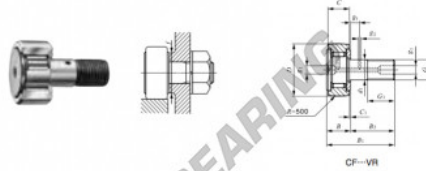

Kurvenrollen CF12-VR-IKO - CF12-VR-IKO

<https://www.123kugellager.at/kugellager-gehauselager/rillenkugellager/kurvenrollen/cf12-vr-iko>

CAM FOLLOWERS

Standard Type Cam Followers Full Complement Type/With Screwdriver Slot

Stud dia. mm	Identification number								Mass (Ref.)					
	Shield type				Sealed type				g	D	C	d ₁		
	With crowned outer ring		With cylindrical outer ring		With crowned outer ring		With cylindrical outer ring		97	30	14	12		
12	CF 12	VR												
Boundary dimensions mm														
G	G ₁	B _{max}	B _{1 max}	B ₂	B ₃	C ₁	g ₁	g ₂	f ⁽¹⁾ Min. mm	Mounting torque N·m	Basic dynamic load rating C N	Basic static load rating C ₀ N	Maximum allowable static load N	
M12×1.5	13	15.2	40.2	25	6	0.6	6	3	0.6	21	21.9	13 500	19 700	13 200