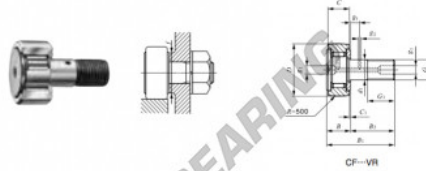

### CAM FOLLOWERS

Standard Type Cam Followers Full Complement Type/With Screwdriver Slot

Stud dia. mm	Identification number				Mass (Ref.)									
	Shield type		Sealed type		g	D	C	d <sub>1</sub>						
	With crowned outer ring	With cylindrical outer ring	With crowned outer ring	With cylindrical outer ring										
<b>10</b>	<b>CF 10</b>	<b>VR</b>			46	22	12	10						
Boundary dimensions mm														
G	G <sub>1</sub>	B <sub>max</sub>	B <sub>1 max</sub>	B <sub>2</sub>	B <sub>3</sub>	C <sub>1</sub>	g <sub>1</sub>	g <sub>2</sub>	f <sup>(1)</sup> Min. mm	Mounting diameter f	Maximum tightening torque C	Basic static load rating C <sub>0</sub>	Basic dynamic load rating C	Maximum allowable static load
M10×1.25	12	13.2	36.2	23	—	0.6	*4	—	0.3	16	13.8	9 570	14 500	8 650