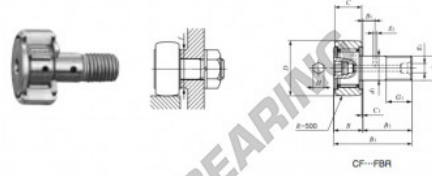

Kurvenrollen CF6-FBR-IKO - CF6-FBR-IKO

<https://www.123kugellager.at/kugellager-gehauselager/rillenkugellager/kurvenrollen/cf6-fbr-iko>

IKO

CAM FOLLOWERS

Stainless Steel Made Cam Followers **With Cage/With Hexagon Hole**

| Stud dia. mm | Identification number | | | | | | | | Mass (Ref.) g | D | C | d ₁ | G | G ₁ |
|------------------------|----------------------------|--------------------------------|---------------------------|--------------------------------|---------------------------|--------------------------------|---------------------------|----------------------------------|---------------------|--|--|--|--|--|
| | Shield type | | | | Sealed type | | | | | | | | | |
| | With crowned outer ring | With cylindrical outer ring | With ribbed outer ring | With cylindrical outer ring | With ribbed outer ring | With cylindrical outer ring | With ribbed outer ring | With cylindrical outer ring | | | | | | |
| 6 | CF | 6 | FBR | | | | | | 18.5 | 16 | 11 | 6 | M 6×1 | B |
| Boundary dimensions mm | | | | | | | | | | Mounting dimension f Min. mm | Maximum tightening torque N·m | Basic dynamic load rating C N | Basic static load rating C ₀ N | Maximum allowable static load N |
| B | B ₁ | B ₂ | B ₃ | C ₁ | e ₁ | e ₂ | H | r _{1min} ⁽¹⁾ | | | | | | |
| 12.2 max | 28.2 max | 16 | — | 0.6 | — | — | 3 | — | 11 | 2.7 | 2 930 | 2 920 | 1 950 | |

PRODUKTMERKMALE

| | |
|------------------|---------------|
| Marke | IKO |
| N° Ean13 | 3663952439969 |
| Innendurchmesser | 6 mm |
| Außendurchmesser | 16 mm |
| Dicke | 11 mm |
| Verpackung | 1 |

kontakt@123kugellager.at